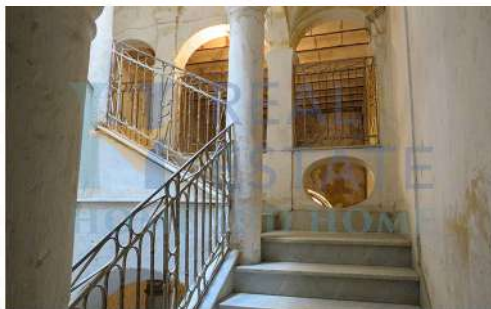

Palazzo dell'Incanto

Eterno

HSH 1896

€ 245.000,00

📍 Naro (Sicily)

Our luxury agency offers for sale a magnificent eighteenth-century palazzo in the municipality of Naro, a shining example of Baroque architecture. The palazzo, distributed on two levels, has a prestigious piano nobile characterised by a majestic entrance with elegant staircase, high ceilings embellished with frescoes, triple exposure for maximum light and airiness, and rich Baroque decorations. Comprising 8 large rooms, kitchen, services and access to a panoramic terrace offering breathtaking views of the historic centre, this historic property covers approximately 400 square metres of commercial space. Recently, the roof of the entire building was renovated, maintaining intact the construction characteristics of the period, such as floors and fixtures made of precious wood. The property, given its versatility, lends itself magnificently to being transformed into a tourist attraction, a location for exclusive events or an elegant private residence, offering an ideal investment opportunity in one of Sicily's most evocative settings.